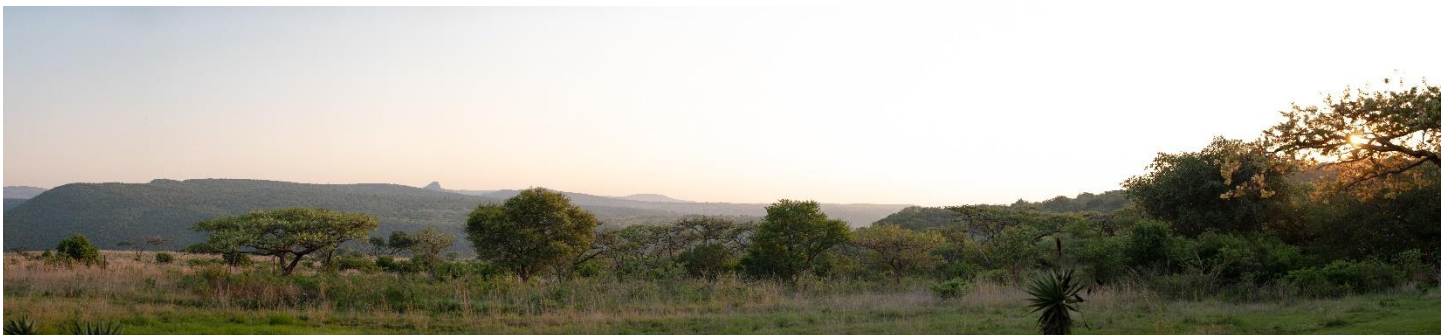

South African Resident Special Offer

valid until the end of MAY 2021

FUGITIVES' DRIFT LODGE

Rate includes all meals, and excludes drinks, tours, and conservation levy.

R2,600 per person per night (saving R3000 per person per night)

UMZINYATHI SELF-CATERING FARMHOUSE

*Our spacious self-catering three-bedroom villa, which can sleep six. Rate for accommodation only.
Accommodation is on the game reserve, five minutes' drive from the main lodge.*

R5,800 (for the entire unit) – per night

R14,500 (for the entire unit) – for a five-night stay (saving R14,700)

KWA-GEORGE COTTAGE (twin room)

*Rate includes breakfast and other meals, excludes drinks, tours, and conservation levy
Accommodation is on the game reserve, five minutes' drive from the main lodge*

R950 per person per night, Full board (saving R420 per person per night)

100% no loss guarantee

We are following recommended health & safety protocols to keep our guests and staff safe