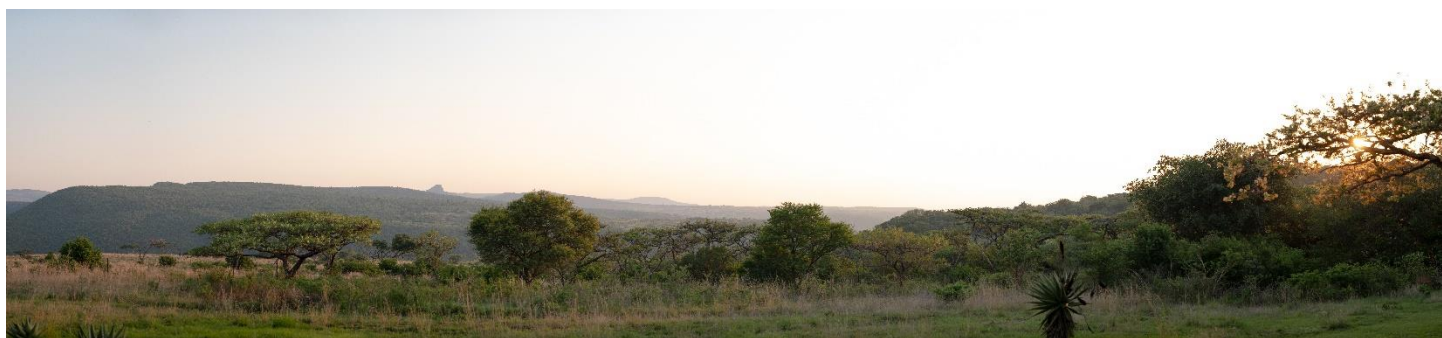

SPECIAL OFFER

VALID UNTIL END OF JANUARY 2021

FUGITIVES' DRIFT LODGE

Rate includes all meals, and excludes drinks, tours, and conservation levy.

R2 600 per person per night (saving R2000 per person per night)

UMZINYATHI SELF-CATERING FARMHOUSE

Our spacious self-catering three-bedroom villa, which can sleep six. Rate for accommodation only. Accommodation is on the game reserve, five minutes' drive from the main lodge.

R5 800 (for the entire unit) - per night

R14 500 (for the entire unit) - for a five-night stay (saving R14,700)

KWA-GEORGE COTTAGE (twin room)

Rate includes breakfast, and excludes other meals, drinks, tours, and conservation levy. Accommodation is on the game reserve, five minutes' drive from the main lodge.

R450 per person per night bed & breakfast (saving R420 per person per night)

100% NO LOSS GUARANTEE

We are following recommended health & safety protocols to keep our guests and staff safe